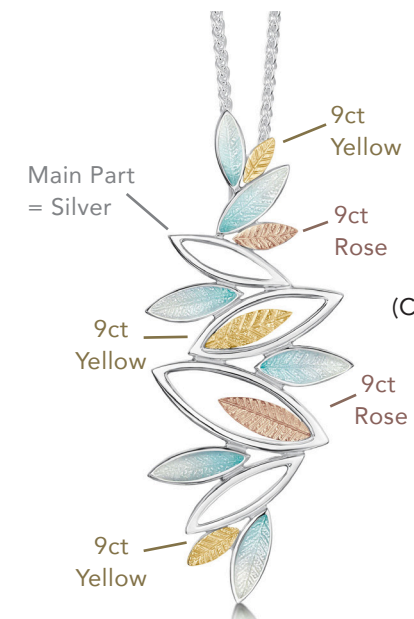

# Mixed Metals

Silver with 9ct Rose  
& 9ct yellow gold Leaves

# Seasons

Gold Leaves

Retail  
May 2021

**Drop Earrings**  
SYR-EE265  
£186.00

**As a Pendant**  
SYR-EP0265  
£140.00

**Pendant**  
(Chain - Wheat 03)  
SYR-EP265  
£207.00

**Pendant**  
Sil/9ct/Enamel  
(Chain - Wheat 04)  
SYR-EPX265  
£326.00

**Stud Earrings**  
Rose Gold Leaves  
SR-EE0265 £142.00  
Yellow Gold Leaves  
SY-EE0265 £142.00

**Stud Earrings**  
SYR-EEX266 £197.00

**Stud Earrings**  
Rose Gold Leaves  
SR-EE00265  
£105.00  
Yellow Gold Leaves  
SY-EE00265  
£105.00